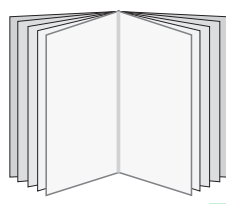

# A4 BOOKLET SINGLE PAGES

SIZE: 210mm x 297mm

 TRIM SIZE: 210mm x 297mm

 BLEED: 214mm x 301mm

 SAFE PRINT AREA: 204mm x 291mm

## SINGLE PAGES LAYOUT