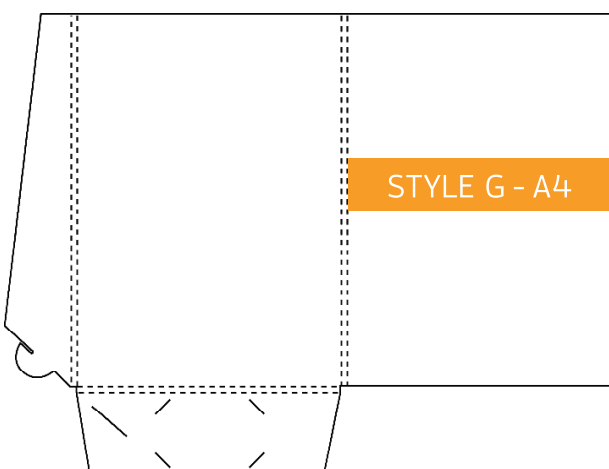

Presentation Folder - Die Line Catalogue

Folded Size: 220mm x 310mm
No Gusset. Business Card Slot

Folded Size: 220mm x 310mm
5mm Gusset. Business Card Slot

Folded Size: 220mm x 310mm
No Gusset. Business Card Slot.

Folded Size: 220mm x 310mm
5mm Gusset. Business Card Slot.

Folded Size: 220mm x 310mm
10mm Gusset. Business Card Slot

Folded Size: 220mm x 310mm
15mm Gusset. Business Card Slot

Folded Size: 220mm x 310mm
5mm Gusset. Business Card Slot (slimline)

Folded Size: 225mm x 320mm
9mm Gusset x 1 pocket, 1mm Gusset x 1 pocket
Business Card Slot

Folded Size: 220mm x 310mm
No Gusset. Business Card Slots x 2

Folded Size: 220mm x 310mm
No Gusset. Business Card Slots x 2

Folded Size: 226mm x 310mm
Double Sided Flap. No Gusset. Business Card Slot

Folded Size: 220mm x 310mm
Double Sided Flap. 4mm Gussets
10mm Spine. Business Card Slot

Folded Size: 225mm x 319mm
5mm Gusset. Business Card Slot