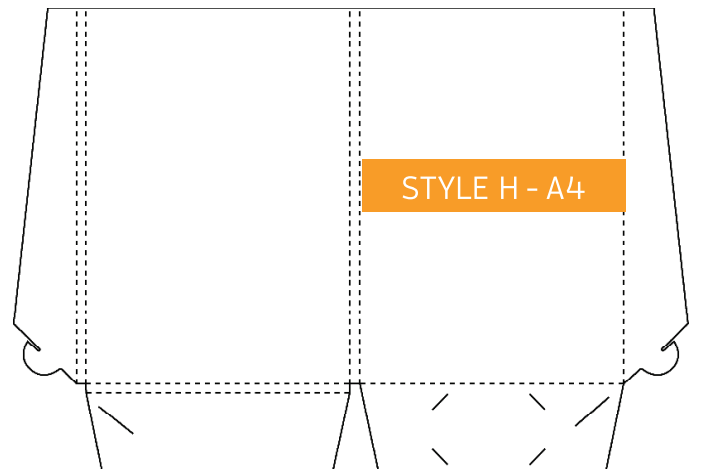

Presentation Folder - Die Line Catalogue

Folded Size: 220mm x 310mm
No Gusset. Business Card Slot

Folded Size: 220mm x 310mm
5mm Gusset. Business Card Slot

Folded Size: 220mm x 310mm
No Gusset. Business Card Slot.

Folded Size: 220mm x 310mm
5mm Gusset. Business Card Slot.

Folded Size: 220mm x 310mm
10mm Gusset. Business Card Slot

Folded Size: 220mm x 310mm
15mm Gusset. Business Card Slot

Folded Size: 220mm x 310mm
5mm Gusset. Business Card Slot (slimline)

Folded Size: 225mm x 320mm
9mm Gusset x 1 pocket, 1mm Gusset x 1 pocket
Business Card Slot

Folded Size: 220mm x 310mm
No Gusset. Business Card Slots x 2

Folded Size: 220mm x 310mm
No Gusset. Business Card Slots x 2

Folded Size: 226mm x 310mm
Double Sided Flap. No Gusset. Business Card Slot

Folded Size: 220mm x 310mm
Double Sided Flap. 4mm Gussets
10mm Spine. Business Card Slot

Folded Size: 225mm x 319mm
5mm Gusset. Business Card Slot