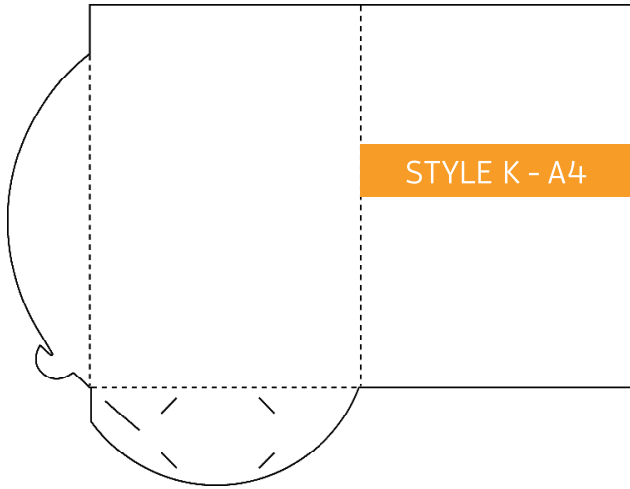

Presentation Folder - Die Line Catalogue

Folded Size: 220mm x 310mm
No Gusset. Business Card Slot

Folded Size: 220mm x 310mm
5mm Gusset. Business Card Slot

Folded Size: 220mm x 310mm
No Gusset. Business Card Slot.

Folded Size: 220mm x 310mm
5mm Gusset. Business Card Slot.

Folded Size: 220mm x 310mm
10mm Gusset. Business Card Slot

Folded Size: 220mm x 310mm
15mm Gusset. Business Card Slot

Folded Size: 220mm x 310mm
5mm Gusset. Business Card Slot (slimline)

Folded Size: 225mm x 320mm
9mm Gusset x 1 pocket, 1mm Gusset x 1 pocket
Business Card Slot

Folded Size: 220mm x 310mm
No Gusset. Business Card Slots x 2

Folded Size: 220mm x 310mm
No Gusset. Business Card Slots x 2

Folded Size: 230mm x 325mm
No Gusset. Business Card Slot

Folded Size: 220mm x 310mm
5mm Gusset. Business Card Slot

Folded Size: 220mm x 310mm
No Gusset. Business Card Slots

Folded Size: 220mm x 310mm
No Gusset. Business Card Slots