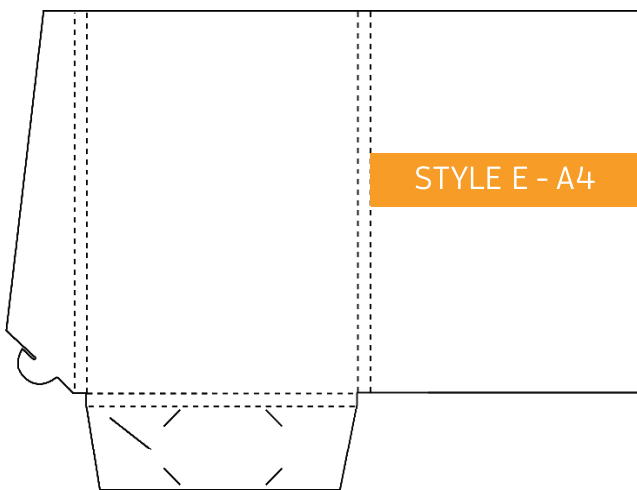

Presentation Folder - Die Line Catalogue

Folded Size: 220mm x 310mm
No Gusset. Business Card Slot

Folded Size: 220mm x 310mm
5mm Gusset. Business Card Slot

Folded Size: 220mm x 310mm
No Gusset. Business Card Slot.

Folded Size: 220mm x 310mm
5mm Gusset. Business Card Slot.

Folded Size: 220mm x 310mm
10mm Gusset. Business Card Slot

Folded Size: 220mm x 310mm
15mm Gusset. Business Card Slot

Folded Size: 220mm x 310mm
5mm Gusset. Business Card Slot (slimline)

Folded Size: 225mm x 320mm
9mm Gusset x 1 pocket, 1mm Gusset x 1 pocket
Business Card Slot

Folded Size: 220mm x 310mm
No Gusset. Business Card Slots x 2

Folded Size: 220mm x 310mm
No Gusset. Business Card Slots x 2

Folded Size: 226mm x 310mm
Double Sided Flap. No Gusset. Business Card Slot

Folded Size: 220mm x 310mm
Double Sided Flap. 4mm Gussets
10mm Spine. Business Card Slot

Folded Size: 225mm x 319mm
5mm Gusset. Business Card Slot