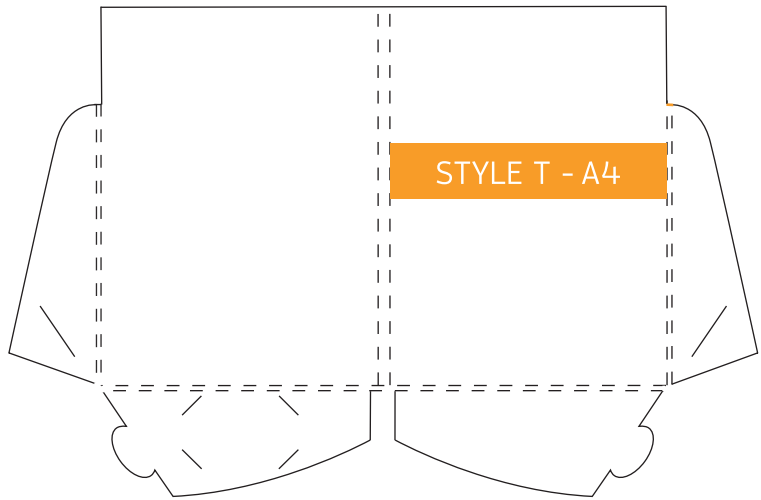

Folded Size: 220mm x 310mm
20mm Gusset. Business Card Slots

Folded Size: 226mm x 310mm
No Gusset. Business Card Slots

Folded Size: 226mm x 310mm
5mm Spine. Business Card Slot

Folded Size: 220mm x 310mm
4mm Gussets. 5mm Spine. Business Card Slot

Folded Size: 226mm x 310mm
Double Sided Flap. No Gusset. Business Card Slot

Folded Size: 220mm x 310mm
Double Sided Flap. 4mm Gussets
10mm Spine. Business Card Slot

Folded Size: 225mm x 319mm
5mm Gusset. Business Card Slot