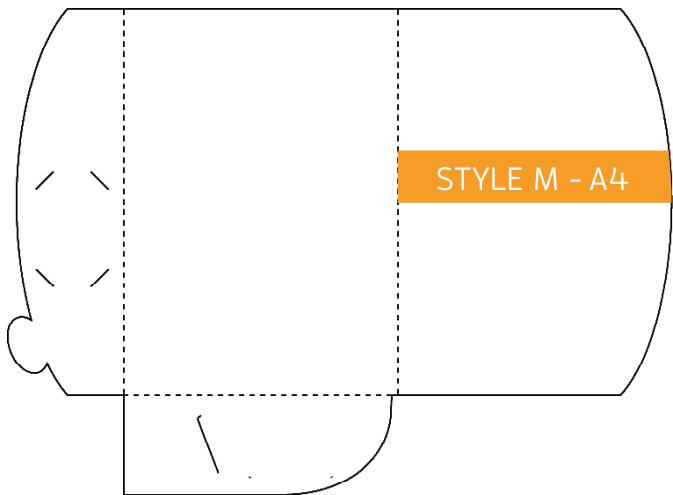

Folded Size: 220mm x 310mm
5mm Gusset. Business Card Slot.

Folded Size: 220mm x 310mm
10mm Gusset. Business Card Slot

Folded Size: 220mm x 310mm
15mm Gusset. Business Card Slot

Folded Size: 220mm x 310mm
5mm Gusset. Business Card Slot (slimline)

Folded Size: 225mm x 320mm
9mm Gusset x 1 pocket, 1mm Gusset x 1 pocket
Business Card Slot

Folded Size: 220mm x 310mm
No Gusset. Business Card Slots x 2

Folded Size: 220mm x 310mm
No Gusset. Business Card Slots x 2

Folded Size: 230mm x 325mm
No Gusset. Business Card Slot

Folded Size: 220mm x 310mm
5mm Gusset. Business Card Slot

Folded Size: 220mm x 310mm
No Gusset. Business Card Slots

Folded Size: 220mm x 310mm
No Gusset. Business Card Slots

Folded Size: 226mm x 310mm
Double Sided Flap. No Gusset. Business Card Slot

Folded Size: 220mm x 310mm
Double Sided Flap. 4mm Gussets
10mm Spine. Business Card Slot

Folded Size: 225mm x 319mm
5mm Gusset. Business Card Slot