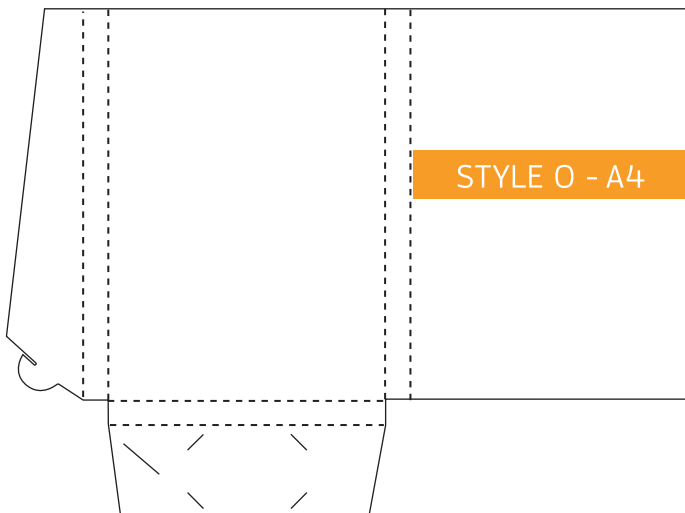

Folded Size: 220mm x 310mm
5mm Gusset. Business Card Slot.

Folded Size: 220mm x 310mm
10mm Gusset. Business Card Slot

Folded Size: 220mm x 310mm
15mm Gusset. Business Card Slot

Folded Size: 220mm x 310mm
5mm Gusset. Business Card Slot (slimline)

Folded Size: 230mm x 325mm
No Gusset. Business Card Slot

Folded Size: 220mm x 310mm
5mm Gusset. Business Card Slot

Folded Size: 220mm x 310mm
No Gusset. Business Card Slots

Folded Size: 220mm x 310mm
No Gusset. Business Card Slots

Folded Size: 220mm x 310mm
20mm Gusset. Business Card Slots

Folded Size: 226mm x 310mm
No Gusset. Business Card Slots

Folded Size: 226mm x 310mm
5mm Spine. Business Card Slot

Folded Size: 220mm x 310mm
4mm Gussets. 5mm Spine. Business Card Slot

Folded Size: 226mm x 310mm
Double Sided Flap. No Gusset. Business Card Slot

Folded Size: 220mm x 310mm
Double Sided Flap. 4mm Gussets
10mm Spine. Business Card Slot

Folded Size: 225mm x 319mm
5mm Gusset. Business Card Slot