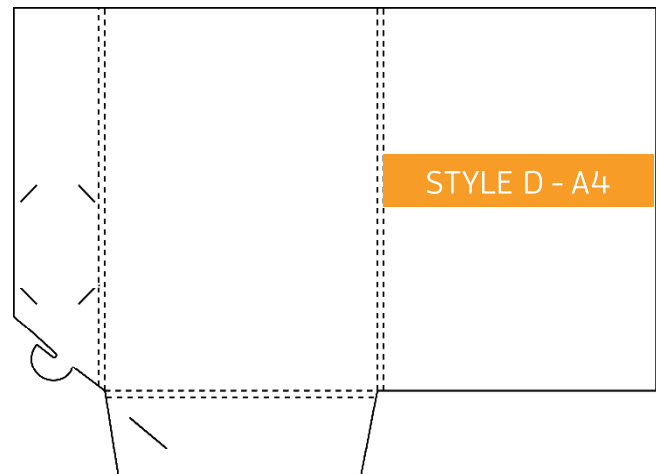

Presentation Folder - Die Line Catalogue

Folded Size: 220mm x 310mm
No Gusset. Business Card Slot

Folded Size: 220mm x 310mm
5mm Gusset. Business Card Slot

Folded Size: 220mm x 310mm
No Gusset. Business Card Slot.

Folded Size: 220mm x 310mm
5mm Gusset. Business Card Slot.

Folded Size: 220mm x 310mm
10mm Gusset. Business Card Slot

Folded Size: 220mm x 310mm
15mm Gusset. Business Card Slot

Folded Size: 220mm x 310mm
5mm Gusset. Business Card Slot (slimline)

Folded Size: 220mm x 310mm
20mm Gusset. Business Card Slots

Folded Size: 226mm x 310mm
No Gusset. Business Card Slots

Folded Size: 226mm x 310mm
5mm Spine. Business Card Slot

Folded Size: 220mm x 310mm
4mm Gussets. 5mm Spine. Business Card Slot

Folded Size: 226mm x 310mm
Double Sided Flap. No Gusset. Business Card Slot

Folded Size: 220mm x 310mm
Double Sided Flap. 4mm Gussets
10mm Spine. Business Card Slot

Folded Size: 225mm x 319mm
5mm Gusset. Business Card Slot