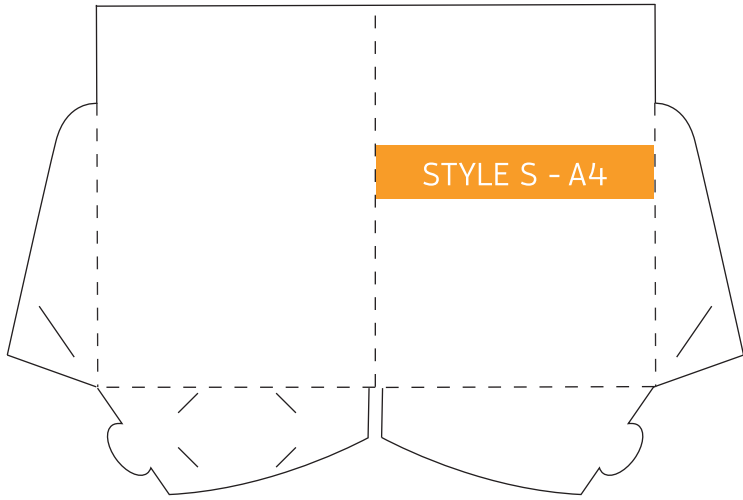

Folded Size: 220mm x 310mm
5mm Gusset. Business Card Slot.

Folded Size: 220mm x 310mm
10mm Gusset. Business Card Slot

Folded Size: 220mm x 310mm
15mm Gusset. Business Card Slot

Folded Size: 220mm x 310mm
5mm Gusset. Business Card Slot (slimline)

Folded Size: 230mm x 325mm
No Gusset. Business Card Slot

Folded Size: 220mm x 310mm
5mm Gusset. Business Card Slot

Folded Size: 220mm x 310mm
No Gusset. Business Card Slots

Folded Size: 220mm x 310mm
No Gusset. Business Card Slots

Folded Size: 220mm x 310mm
20mm Gusset. Business Card Slots

Folded Size: 226mm x 310mm
No Gusset. Business Card Slots

Folded Size: 226mm x 310mm
5mm Spine. Business Card Slot

Folded Size: 220mm x 310mm
4mm Gussets. 5mm Spine. Business Card Slot

Folded Size: 226mm x 310mm
Double Sided Flap. No Gusset. Business Card Slot

Folded Size: 220mm x 310mm
Double Sided Flap. 4mm Gussets
10mm Spine. Business Card Slot

Folded Size: 225mm x 319mm
5mm Gusset. Business Card Slot