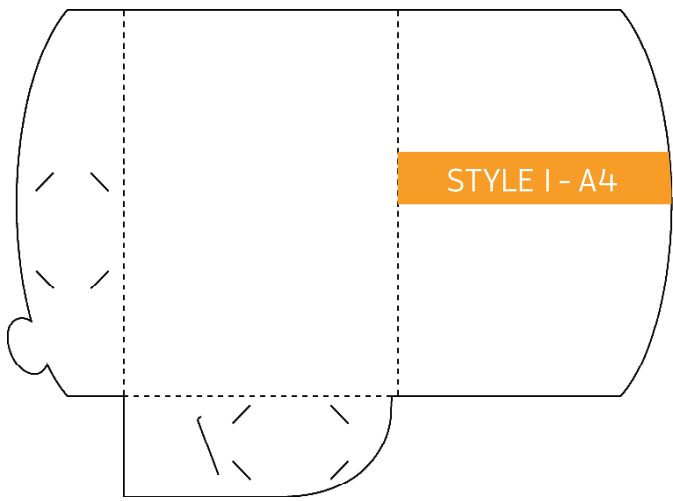

Presentation Folder - Die Line Catalogue

Folded Size: 220mm x 310mm
No Gusset. Business Card Slot

Folded Size: 220mm x 310mm
5mm Gusset. Business Card Slot

Folded Size: 220mm x 310mm
No Gusset. Business Card Slot.

Folded Size: 220mm x 310mm
5mm Gusset. Business Card Slot.

Folded Size: 220mm x 310mm
10mm Gusset. Business Card Slot

Folded Size: 220mm x 310mm
15mm Gusset. Business Card Slot

Folded Size: 220mm x 310mm
5mm Gusset. Business Card Slot (slimline)

Folded Size: 225mm x 320mm
9mm Gusset x 1 pocket, 1mm Gusset x 1 pocket
Business Card Slot

Folded Size: 220mm x 310mm
No Gusset. Business Card Slots x 2

Folded Size: 220mm x 310mm
No Gusset. Business Card Slots x 2

Folded Size: 230mm x 325mm
No Gusset. Business Card Slot

Folded Size: 220mm x 310mm
5mm Gusset. Business Card Slot

Folded Size: 220mm x 310mm
No Gusset. Business Card Slots

Folded Size: 220mm x 310mm
No Gusset. Business Card Slots