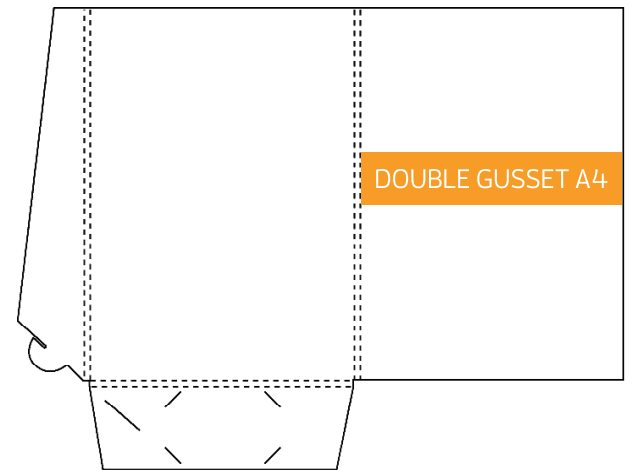

Presentation Folder - Die Line Catalogue

Folded Size: 220mm x 310mm
No Gusset. Business Card Slot

Folded Size: 220mm x 310mm
5mm Gusset. Business Card Slot

Folded Size: 220mm x 310mm
No Gusset. Business Card Slot.

Folded Size: 220mm x 310mm
5mm Gusset. Business Card Slot.

Folded Size: 220mm x 310mm
10mm Gusset. Business Card Slot

Folded Size: 220mm x 310mm
15mm Gusset. Business Card Slot

Folded Size: 220mm x 310mm
5mm Gusset. Business Card Slot (slimline)

Folded Size: 225mm x 320mm
9mm Gusset x 1 pocket, 1mm Gusset x 1 pocket
Business Card Slot

Folded Size: 220mm x 310mm
No Gusset. Business Card Slots x 2

Folded Size: 220mm x 310mm
No Gusset. Business Card Slots x 2

Folded Size: 226mm x 310mm
Double Sided Flap. No Gusset. Business Card Slot

Folded Size: 220mm x 310mm
Double Sided Flap. 4mm Gussets
10mm Spine. Business Card Slot

Folded Size: 225mm x 319mm
5mm Gusset. Business Card Slot