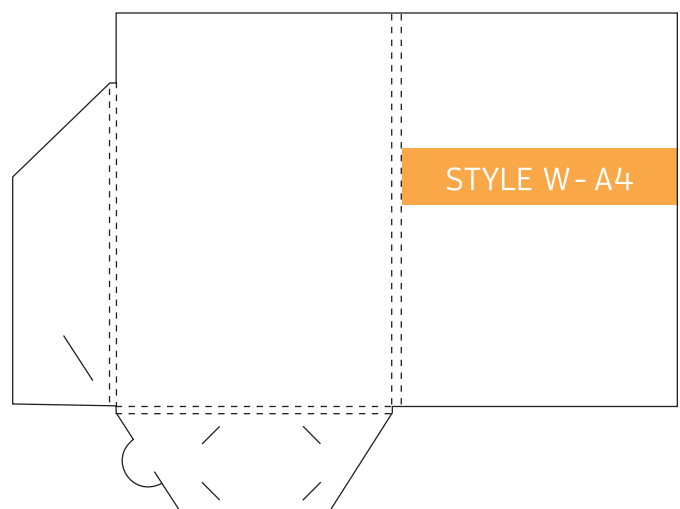

Folded Size: 220mm x 310mm
5mm Gusset. Business Card Slot.

Folded Size: 220mm x 310mm
10mm Gusset. Business Card Slot

Folded Size: 220mm x 310mm
15mm Gusset. Business Card Slot

Folded Size: 220mm x 310mm
5mm Gusset. Business Card Slot (slimline)

Folded Size: 220mm x 310mm
20mm Gusset. Business Card Slots

Folded Size: 226mm x 310mm
No Gusset. Business Card Slots

Folded Size: 226mm x 310mm
5mm Spine. Business Card Slot

Folded Size: 220mm x 310mm
4mm Gussets. 5mm Spine. Business Card Slot

Folded Size: 226mm x 310mm
Double Sided Flap. No Gusset. Business Card Slot

Folded Size: 220mm x 310mm
Double Sided Flap. 4mm Gussets
10mm Spine. Business Card Slot

Folded Size: 225mm x 319mm
5mm Gusset. Business Card Slot

Folded Size: 220mm x 310mm
No Gusset. Business Card Slot

Folded Size: 220mm x 312mm
5mm Gusset. Business Card Slot