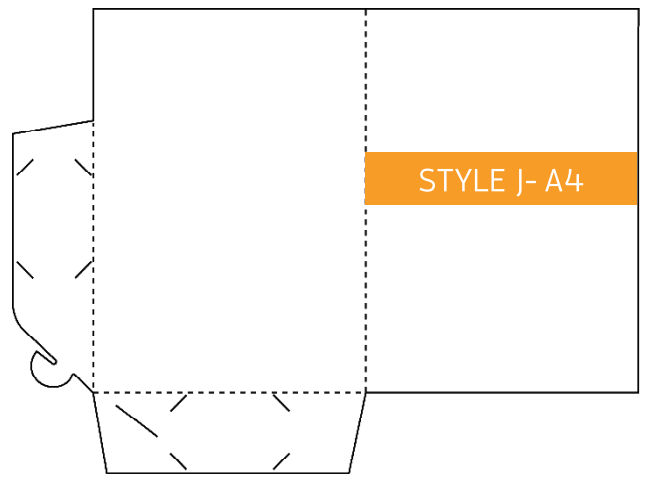

Presentation Folder - Die Line Catalogue

Folded Size: 220mm x 310mm
No Gusset. Business Card Slot

Folded Size: 220mm x 310mm
5mm Gusset. Business Card Slot

Folded Size: 220mm x 310mm
No Gusset. Business Card Slot.

Folded Size: 220mm x 310mm
5mm Gusset. Business Card Slot.

Folded Size: 220mm x 310mm
10mm Gusset. Business Card Slot

Folded Size: 220mm x 310mm
15mm Gusset. Business Card Slot

Folded Size: 220mm x 310mm
5mm Gusset. Business Card Slot (slimline)

Folded Size: 225mm x 320mm
9mm Gusset x 1 pocket, 1mm Gusset x 1 pocket
Business Card Slot

Folded Size: 220mm x 310mm
No Gusset. Business Card Slots x 2

Folded Size: 220mm x 310mm
No Gusset. Business Card Slots x 2

Folded Size: 230mm x 325mm
No Gusset. Business Card Slot

Folded Size: 220mm x 310mm
5mm Gusset. Business Card Slot

Folded Size: 220mm x 310mm
No Gusset. Business Card Slots

Folded Size: 220mm x 310mm
No Gusset. Business Card Slots