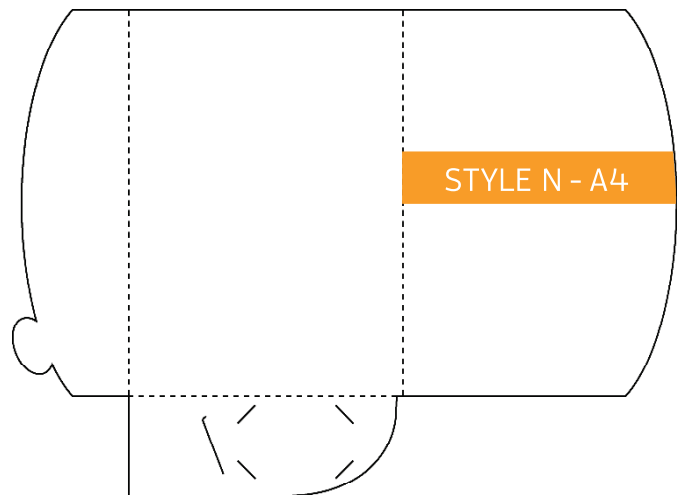

Folded Size: 220mm x 310mm
5mm Gusset. Business Card Slot.

Folded Size: 220mm x 310mm
10mm Gusset. Business Card Slot

Folded Size: 220mm x 310mm
15mm Gusset. Business Card Slot

Folded Size: 220mm x 310mm
5mm Gusset. Business Card Slot (slimline)

Folded Size: 225mm x 320mm
9mm Gusset x 1 pocket, 1mm Gusset x 1 pocket
Business Card Slot

Folded Size: 220mm x 310mm
No Gusset. Business Card Slots x 2

Folded Size: 220mm x 310mm
No Gusset. Business Card Slots x 2

Folded Size: 230mm x 325mm
No Gusset. Business Card Slot

Folded Size: 220mm x 310mm
5mm Gusset. Business Card Slot

Folded Size: 220mm x 310mm
No Gusset. Business Card Slots

Folded Size: 220mm x 310mm
No Gusset. Business Card Slots

Folded Size: 226mm x 310mm
Double Sided Flap. No Gusset. Business Card Slot

Folded Size: 220mm x 310mm
Double Sided Flap. 4mm Gussets
10mm Spine. Business Card Slot

Folded Size: 225mm x 319mm
5mm Gusset. Business Card Slot