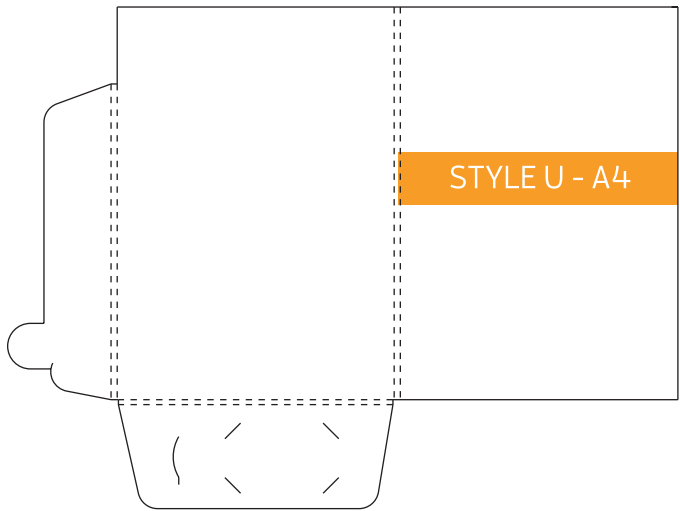

Folded Size: 220mm x 310mm
5mm Gusset. Business Card Slot.

Folded Size: 220mm x 310mm
10mm Gusset. Business Card Slot

Folded Size: 220mm x 310mm
15mm Gusset. Business Card Slot

Folded Size: 220mm x 310mm
5mm Gusset. Business Card Slot (slimline)

Folded Size: 230mm x 325mm
No Gusset. Business Card Slot

Folded Size: 220mm x 310mm
5mm Gusset. Business Card Slot

Folded Size: 220mm x 310mm
No Gusset. Business Card Slots

Folded Size: 220mm x 310mm
No Gusset. Business Card Slots

Folded Size: 220mm x 310mm
20mm Gusset. Business Card Slots

Folded Size: 226mm x 310mm
No Gusset. Business Card Slots

Folded Size: 226mm x 310mm
5mm Spine. Business Card Slot

Folded Size: 220mm x 310mm
4mm Gussets. 5mm Spine. Business Card Slot

Folded Size: 226mm x 310mm
Double Sided Flap. No Gusset. Business Card Slot

Folded Size: 220mm x 310mm
Double Sided Flap. 4mm Gussets
10mm Spine. Business Card Slot

Folded Size: 225mm x 319mm
5mm Gusset. Business Card Slot