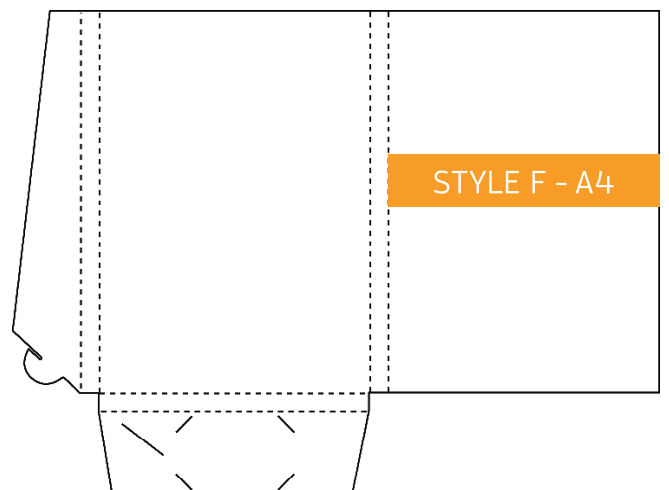

Presentation Folder - Die Line Catalogue

Folded Size: 220mm x 310mm
No Gusset. Business Card Slot

Folded Size: 220mm x 310mm
5mm Gusset. Business Card Slot

Folded Size: 220mm x 310mm
No Gusset. Business Card Slot.

Folded Size: 220mm x 310mm
5mm Gusset. Business Card Slot.

Folded Size: 220mm x 310mm
10mm Gusset. Business Card Slot

Folded Size: 220mm x 310mm
15mm Gusset. Business Card Slot

Folded Size: 220mm x 310mm
5mm Gusset. Business Card Slot (slimline)

Folded Size: 225mm x 320mm
9mm Gusset x 1 pocket, 1mm Gusset x 1 pocket
Business Card Slot

Folded Size: 220mm x 310mm
No Gusset. Business Card Slots x 2

Folded Size: 220mm x 310mm
No Gusset. Business Card Slots x 2

Folded Size: 226mm x 310mm
Double Sided Flap. No Gusset. Business Card Slot

Folded Size: 220mm x 310mm
Double Sided Flap. 4mm Gussets
10mm Spine. Business Card Slot

Folded Size: 225mm x 319mm
5mm Gusset. Business Card Slot