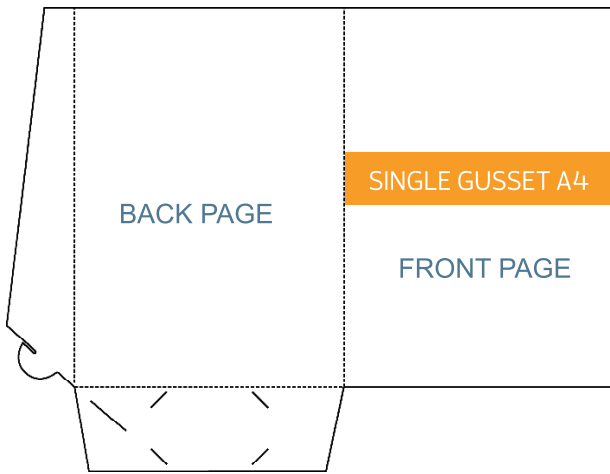

Presentation Folder - Die Line Catalogue

Folded Size: 220mm x 310mm
No Gusset. Business Card Slot

Folded Size: 220mm x 310mm
5mm Gusset. Business Card Slot

Folded Size: 220mm x 310mm
No Gusset. Business Card Slot.

Folded Size: 220mm x 310mm
5mm Gusset. Business Card Slot.

Folded Size: 220mm x 310mm
10mm Gusset. Business Card Slot

Folded Size: 220mm x 310mm
15mm Gusset. Business Card Slot

Folded Size: 220mm x 310mm
5mm Gusset. Business Card Slot (slimline)

Folded Size: 220mm x 310mm
20mm Gusset. Business Card Slots

Folded Size: 226mm x 310mm
No Gusset. Business Card Slots

Folded Size: 226mm x 310mm
5mm Spine. Business Card Slot

Folded Size: 220mm x 310mm
4mm Gussets. 5mm Spine. Business Card Slot

Folded Size: 226mm x 310mm
Double Sided Flap. No Gusset. Business Card Slot

Folded Size: 220mm x 310mm
Double Sided Flap. 4mm Gussets
10mm Spine. Business Card Slot

Folded Size: 225mm x 319mm
5mm Gusset. Business Card Slot