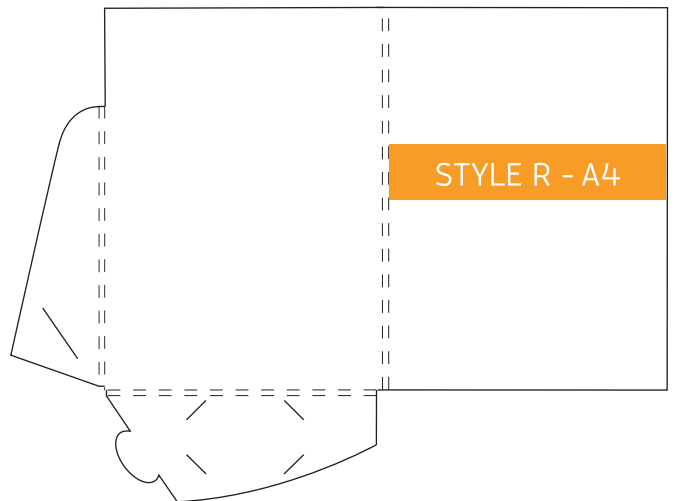

Folded Size: 220mm x 310mm
5mm Gusset. Business Card Slot.

Folded Size: 220mm x 310mm
10mm Gusset. Business Card Slot

Folded Size: 220mm x 310mm
15mm Gusset. Business Card Slot

Folded Size: 220mm x 310mm
5mm Gusset. Business Card Slot (slimline)

Folded Size: 230mm x 325mm
No Gusset. Business Card Slot

Folded Size: 220mm x 310mm
5mm Gusset. Business Card Slot

Folded Size: 220mm x 310mm
No Gusset. Business Card Slots

Folded Size: 220mm x 310mm
No Gusset. Business Card Slots

Folded Size: 220mm x 310mm
20mm Gusset. Business Card Slots

Folded Size: 226mm x 310mm
No Gusset. Business Card Slots

Folded Size: 226mm x 310mm
5mm Spine. Business Card Slot

Folded Size: 220mm x 310mm
4mm Gussets. 5mm Spine. Business Card Slot

Folded Size: 226mm x 310mm
Double Sided Flap. No Gusset. Business Card Slot

Folded Size: 220mm x 310mm
Double Sided Flap. 4mm Gussets
10mm Spine. Business Card Slot

Folded Size: 225mm x 319mm
5mm Gusset. Business Card Slot