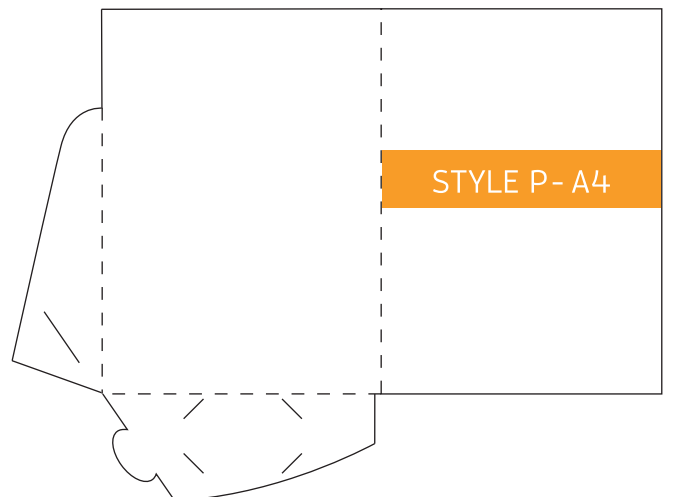

Folded Size: 220mm x 310mm
5mm Gusset. Business Card Slot.

Folded Size: 220mm x 310mm
10mm Gusset. Business Card Slot

Folded Size: 220mm x 310mm
15mm Gusset. Business Card Slot

Folded Size: 220mm x 310mm
5mm Gusset. Business Card Slot (slimline)

Folded Size: 230mm x 325mm
No Gusset. Business Card Slot

Folded Size: 220mm x 310mm
5mm Gusset. Business Card Slot

Folded Size: 220mm x 310mm
No Gusset. Business Card Slots

Folded Size: 220mm x 310mm
No Gusset. Business Card Slots

Folded Size: 220mm x 310mm
20mm Gusset. Business Card Slots

Folded Size: 226mm x 310mm
No Gusset. Business Card Slots

Folded Size: 226mm x 310mm
5mm Spine. Business Card Slot

Folded Size: 220mm x 310mm
4mm Gussets. 5mm Spine. Business Card Slot

Folded Size: 226mm x 310mm
Double Sided Flap. No Gusset. Business Card Slot

Folded Size: 220mm x 310mm
Double Sided Flap. 4mm Gussets
10mm Spine. Business Card Slot

Folded Size: 225mm x 319mm
5mm Gusset. Business Card Slot