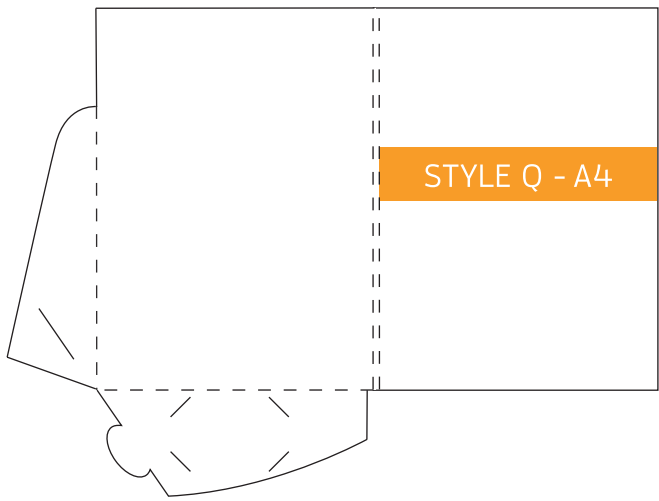

Folded Size: 220mm x 310mm
5mm Gusset. Business Card Slot.

Folded Size: 220mm x 310mm
10mm Gusset. Business Card Slot

Folded Size: 220mm x 310mm
15mm Gusset. Business Card Slot

Folded Size: 220mm x 310mm
5mm Gusset. Business Card Slot (slimline)

Folded Size: 230mm x 325mm
No Gusset. Business Card Slot

Folded Size: 220mm x 310mm
5mm Gusset. Business Card Slot

Folded Size: 220mm x 310mm
No Gusset. Business Card Slots

Folded Size: 220mm x 310mm
No Gusset. Business Card Slots

Folded Size: 220mm x 310mm
20mm Gusset. Business Card Slots

Folded Size: 226mm x 310mm
No Gusset. Business Card Slots

Folded Size: 226mm x 310mm
5mm Spine. Business Card Slot

Folded Size: 220mm x 310mm
4mm Gussets. 5mm Spine. Business Card Slot

Folded Size: 226mm x 310mm
Double Sided Flap. No Gusset. Business Card Slot

Folded Size: 220mm x 310mm
Double Sided Flap. 4mm Gussets
10mm Spine. Business Card Slot

Folded Size: 225mm x 319mm
5mm Gusset. Business Card Slot