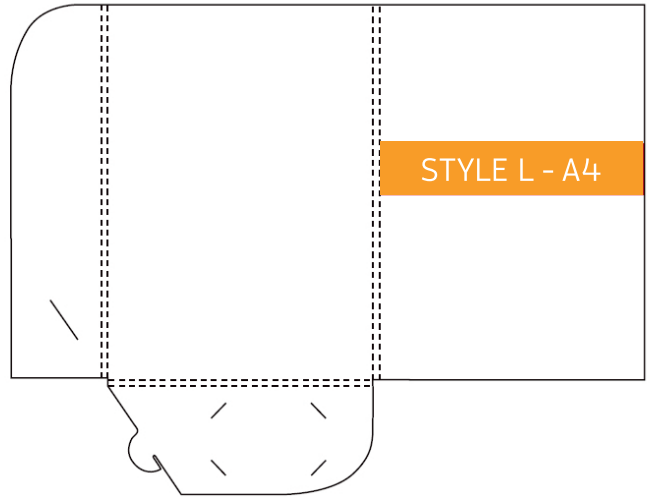

Folded Size: 220mm x 310mm
5mm Gusset. Business Card Slot.

Folded Size: 220mm x 310mm
10mm Gusset. Business Card Slot

Folded Size: 220mm x 310mm
15mm Gusset. Business Card Slot

Folded Size: 220mm x 310mm
5mm Gusset. Business Card Slot (slimline)

Folded Size: 225mm x 320mm
9mm Gusset x 1 pocket, 1mm Gusset x 1 pocket
Business Card Slot

Folded Size: 220mm x 310mm
No Gusset. Business Card Slots x 2

Folded Size: 220mm x 310mm
No Gusset. Business Card Slots x 2

Folded Size: 230mm x 325mm
No Gusset. Business Card Slot

Folded Size: 220mm x 310mm
5mm Gusset. Business Card Slot

Folded Size: 220mm x 310mm
No Gusset. Business Card Slots

Folded Size: 220mm x 310mm
No Gusset. Business Card Slots

Folded Size: 220mm x 310mm
20mm Gusset. Business Card Slots

Folded Size: 226mm x 310mm
No Gusset. Business Card Slots

Folded Size: 226mm x 310mm
5mm Spine. Business Card Slot

Folded Size: 220mm x 310mm
4mm Gussets. 5mm Spine. Business Card Slot